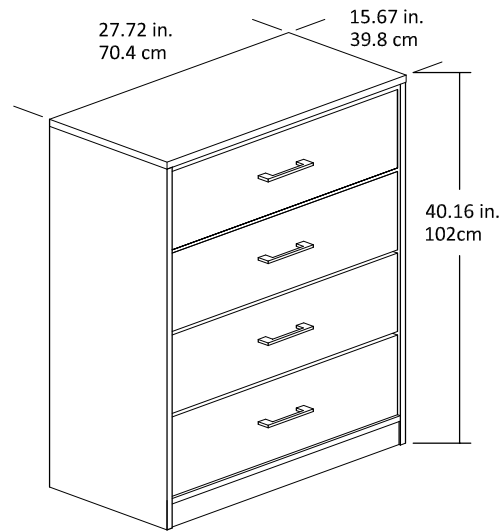

4 Drawer Dresser

4903341COM

4903911COM

4903917COM

Interior Drawer dimensions :
23.9 in. (60.8 cm) W
5.78 in. (14.7 cm) H
13 in. (33cm) D

1.04 cubic feet each drawer

Wood Breakdown : 90%
Total storage : 4.16 cubic feet

Overall Product Size :
27.72"W x 15.67"D x 40.16"H
70.4cm W x 39.8cm D x 102cm H

50 lbs
11.3 kg
(each drawer)

Maximum Weight Capacities
Unit Weight : 73.85 lbs. (33.5kg)