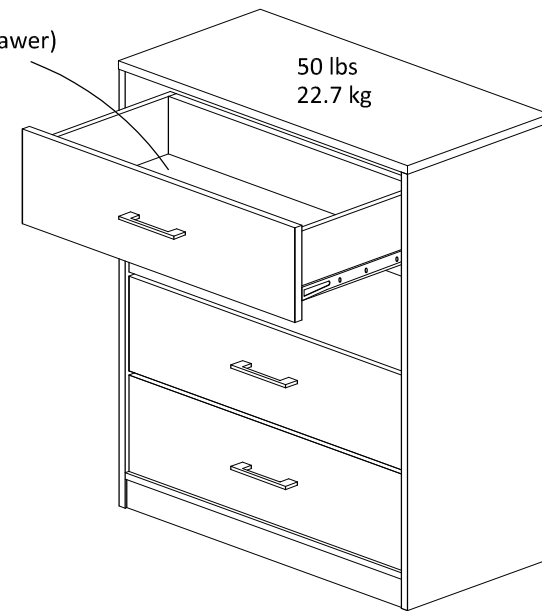

4 Drawer Dresser

4903341COM

4903911COM

4903917COM

Interior Drawer dimensions :
23.9 in. (60.8 cm) W
5.78 in. (14.7 cm) H
13 in. (33cm) D

1.04 cubic feet each drawer

Wood Breakdown : 90%
Total storage : 4.16 cubic feet

Overall Product Size :
27.72"W x 15.67"D x 40.16"H
70.4cm W x 39.8cm D x 102cm H

50 lbs
11.3 kg
(each drawer)

Maximum Weight Capacities
Unit Weight : 73.85 lbs. (33.5kg)